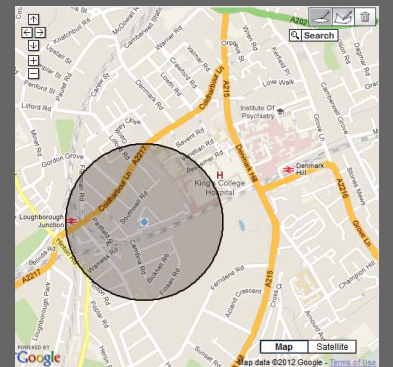

View individual worker details including activity and current position.

The 'Breadcrumb' trail view shows speed, direction, location, and status of workers.

Multiple rules can be setup based on triggers such as entering or exiting area, speed and movement.