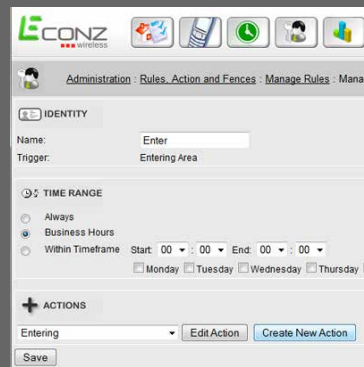

- Employee Tracking (Location, Movement, Speed and Direction, over 12 Triggers)
- Over 20 Reports (Time, Attendance, Tasks, Sub Tasks, and many more)
- Custom and Editable Fields on Handsets (Mileage, Custom info from field, etc)
- View multiple employee locations on the map
- Clock in and out multiple field workers from a single device
- Web-User log in/out- Administrator log in/out

## timecard is ideal for companies that have a mobile workforce, such as:

- |                      |                |                  |
|----------------------|----------------|------------------|
| ■ Construction       | ■ Distribution | ■ Public Safety  |
| ■ Government         | ■ Healthcare   | ■ Transportation |
| ■ Telecommunications | ■ Utilities    | ■ Many More!     |

View individual worker details including activity and current position.

The 'Breadcrumb' trail view shows speed, direction, location, and status of workers.

Multiple rules can be setup based on triggers such as entering or exiting area, speed and movement.