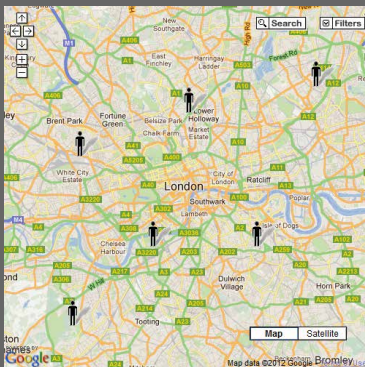

View individual worker details including activity and current position.

The 'Breadcrumb' trail view shows speed, direction, location, and status of workers.

Multiple rules can be setup based on triggers such as entering or exiting area, speed and movement.