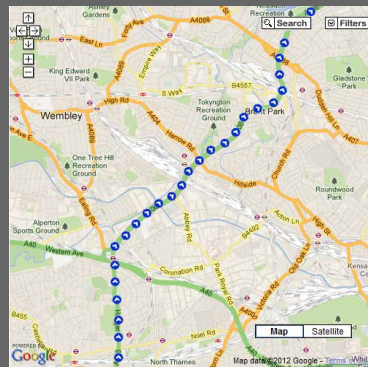

View individual worker details including activity and current position.

The 'Breadcrumb' trail view shows speed, direction, location, and status of workers.

Multiple rules can be setup based on triggers such as entering or exiting area, speed and movement.