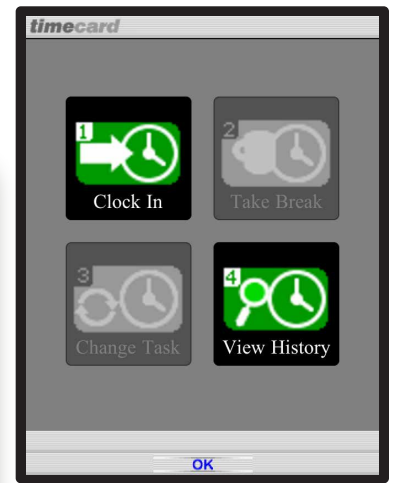

- Increased worker productivity
- Reduced paperwork and time savings
- Decrease in Time-Theft by Employees
- Manage workforce more efficiently
- Streamline Time and Attendance into preferred Accounting and Payroll Systems
- Increase Profits by saving on everyday costs (fuel, administration, overtime, etc.)

timecard GPS consists of:

Easy to use cell-phone software that allows your workers to be tracked through a business day. Mobile workers are able to clock-in, take a break, change tasks and clock-out; all directly on their cell phone, iPhone, Android or BlackBerry devices.**

- Employee Tracking (Location, Movement, Speed and Direction, over 12 Triggers)
- Over 20 Reports (Time, Attendance, Tasks, Sub Tasks, and many more)
- Custom and Editable Fields on Handsets (Mileage, Custom info from field, etc)
- View multiple employee locations on the map
- Clock in and out multiple field workers from a single device
- Web-User log in/out- Administrator log in/out

timecard is ideal for companies that have a mobile workforce, such as:

■ Construction	■ Distribution	■ Public Safety
■ Government	■ Healthcare	■ Transportation
■ Telecommunications	■ Utilities	■ Many More!

View individual worker details including activity and current position.